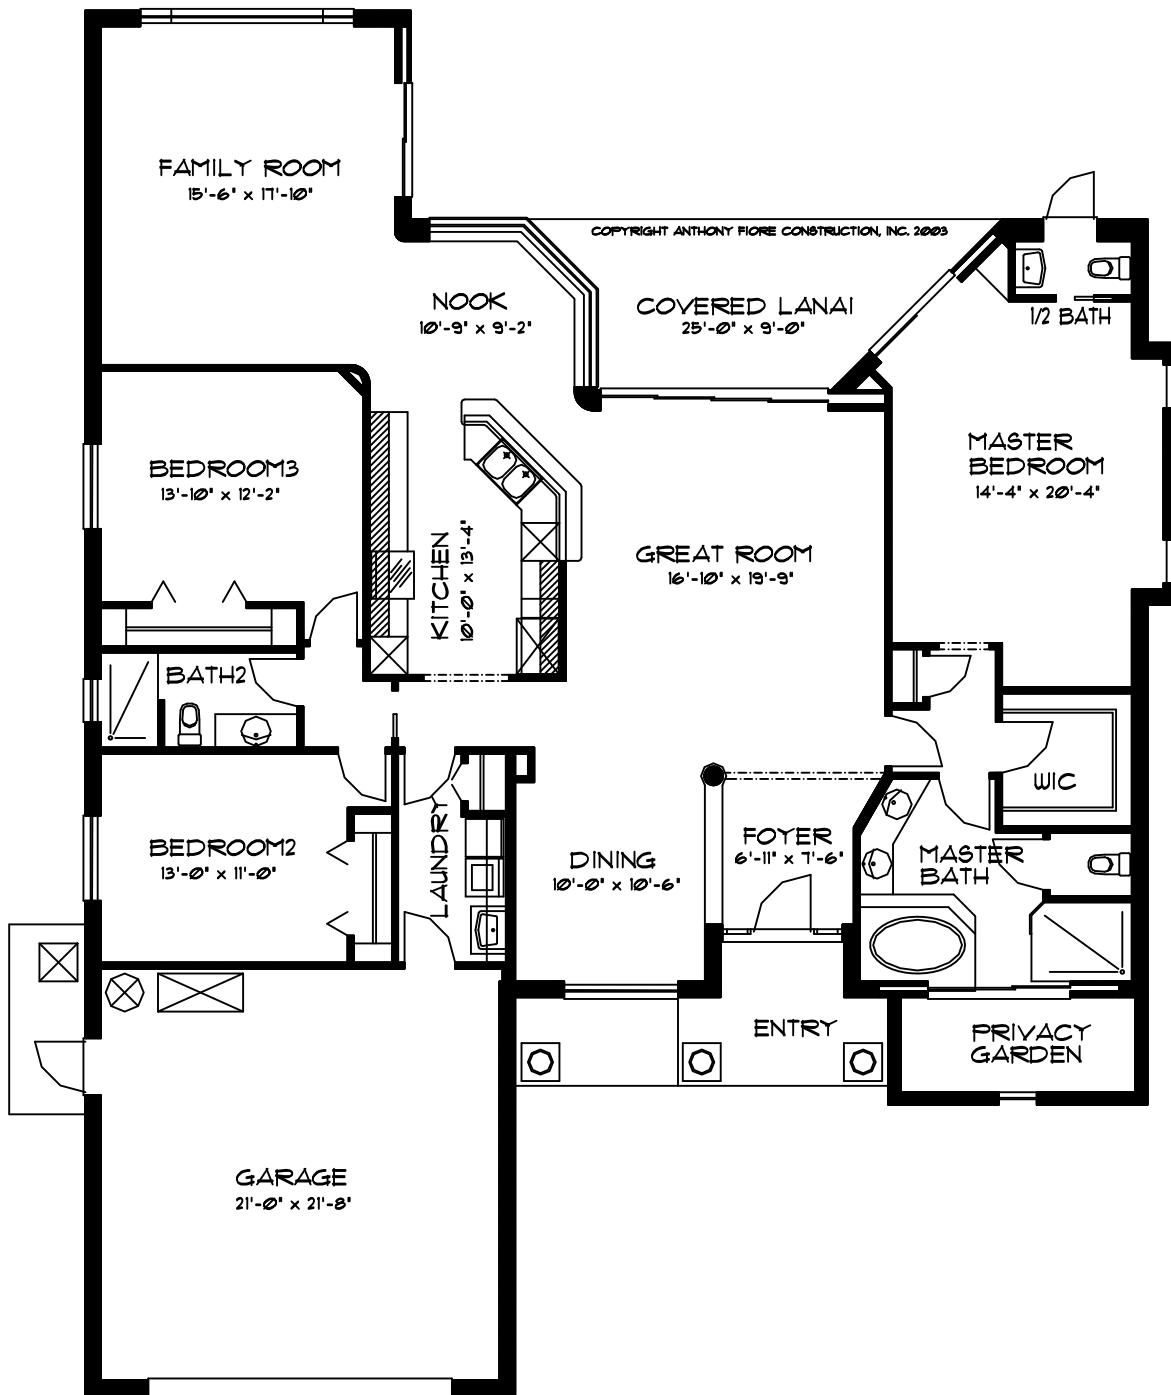

The Coral Key 3

Anthony Fiore Construction, Inc.

1460 SOUTH McCALL ROAD • ENGLEWOOD, FL 34223

PHONE (941) 474-2421 • FAX (941) 475-6193

© Copyright 2007

CORALKEY3 SQUARE FOOTAGE / SQUARE METERS:

LIVING AREA UNDER A.C.	2295 SQFT.	213 SQMT.
GARAGE	510 SQFT.	48 SQMT.
LANAI & ENTRY	271 SQFT.	25 SQMT.
TOTAL UNDER ROOF	3076 SQFT.	286 SQMT.

OVERALL WIDTH	56 FT. 10 IN.	17.3 MT.
OVERALL LENGTH	73 FT. 0 IN.	22.2 MT.