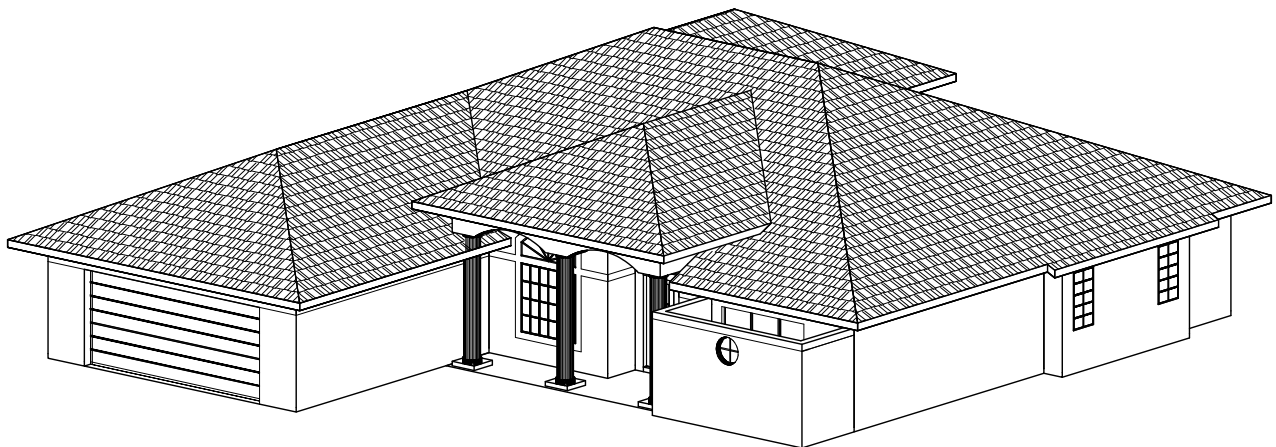

The Coral Key 3

Anthony Fiore Construction, Inc.

1460 SOUTH McCALL ROAD • ENGLEWOOD, FL 34223

PHONE (941) 474-2421 • FAX (941) 475-6193

© Copyright 2007

CORALKEY3 SQUARE FOOTAGE / SQUARE METERS:

LIVING AREA UNDER A.C.	2295 SQFT.	213 SQMT.
GARAGE	510 SQFT.	48 SQMT.
LANAI & ENTRY	271 SQFT.	25 SQMT.
TOTAL UNDER ROOF	3076 SQFT.	286 SQMT.

OVERALL WIDTH	56 FT. 10 IN.	17.3 MT.
OVERALL LENGTH	73 FT. 0 IN.	22.2 MT.