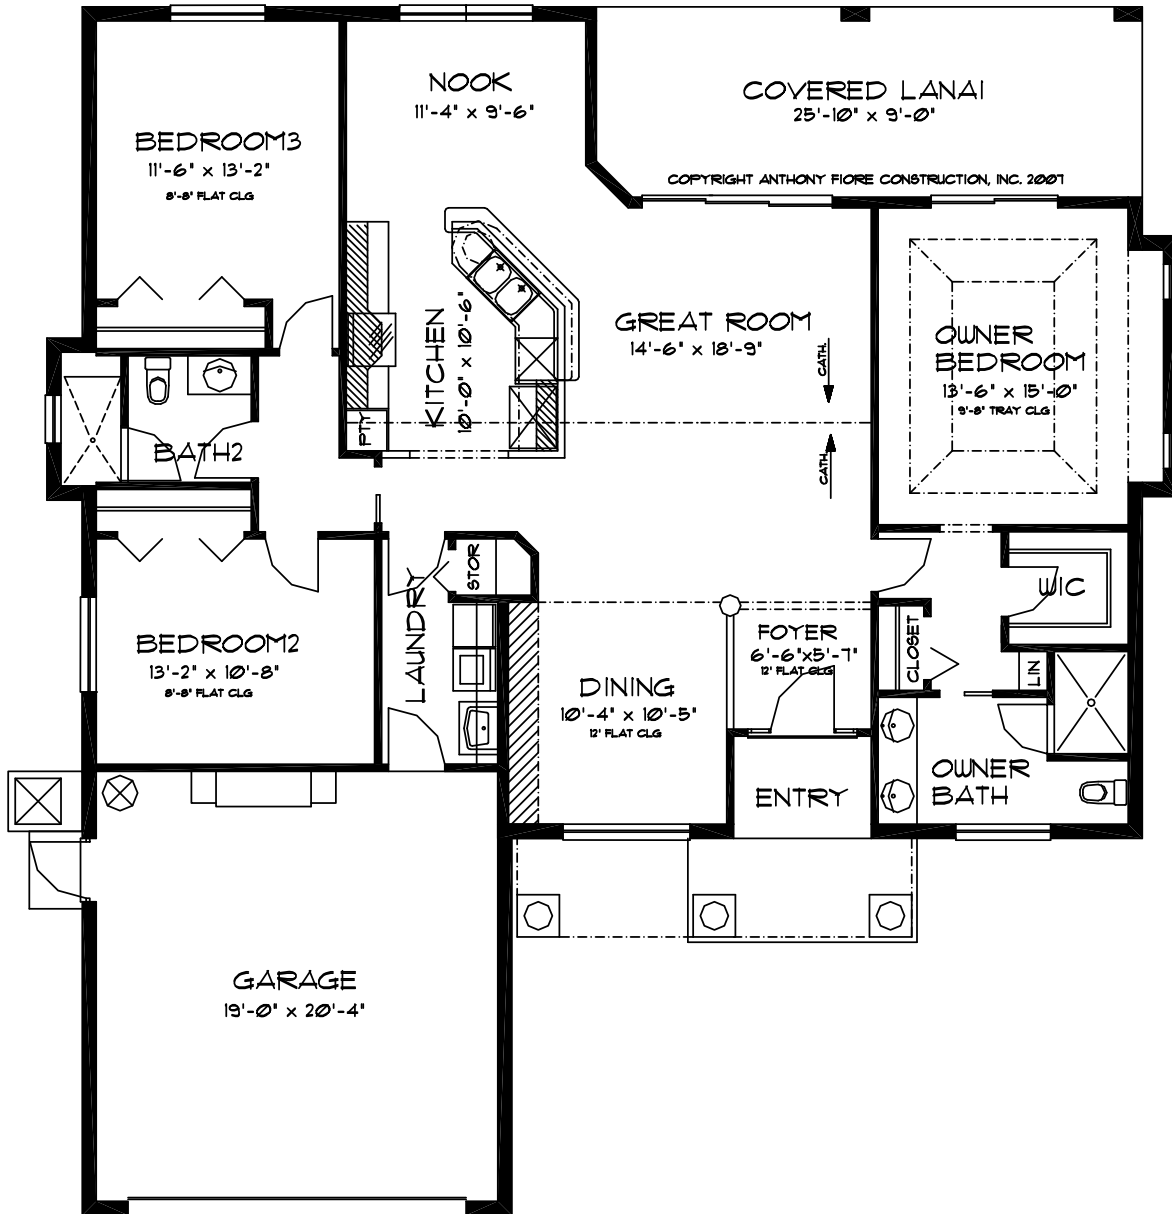

# *The Coral Sea*

---

---

*Anthony Fiore Construction, Inc.*

1460 SOUTH McCALL ROAD • ENGLEWOOD, FL 34223

PHONE (941) 474-2421 • FAX (941) 475-6193

© Copyright 2007

The Coral Sea is the smallest Model of the successful Coral Series  
(with slightly changed Specifications for First-Home-Buyers)

CORALSEA SQUARE FOOTAGE / SQUARE METERS:		
LIVING AREA UNDER A.C.	1682 SQ.FT.	156 SQ.MT.
GARAGE	425 SQ.FT.	40 SQ.MT.
LANAI	231 SQ.FT.	22 SQ.MT.
ENTRY	85 SQ.FT.	7 SQ.MT.
<b>TOTAL UNDER ROOF</b>	<b>2423 SQ.FT.</b>	<b>225 SQ.MT.</b>

OVERALL WIDTH	53 FT. 6 IN.	16.3 MT.
OVERALL LENGTH	57 FT. 2 IN.	17.4 MT.