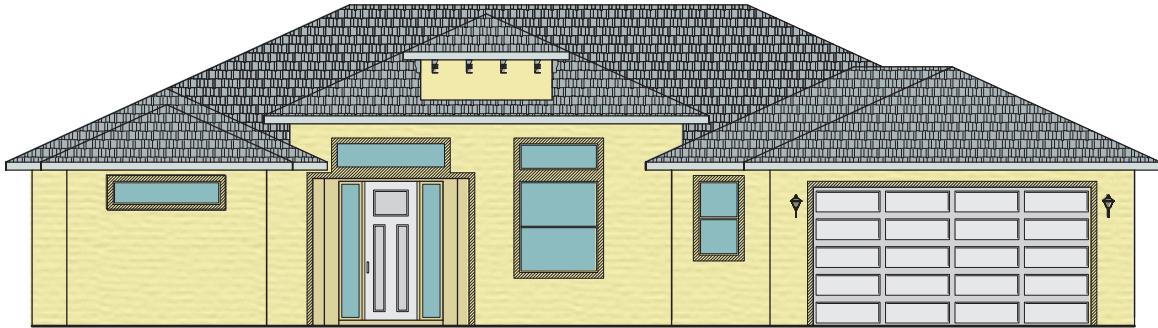

The Stingray

4BR / 3BA / 2Car

SQUARE FOOTAGE

Living	2104 SF
Garage	465 SF
Lanai	260 SF
Entry	80 SF
TOTAL	2909 SF