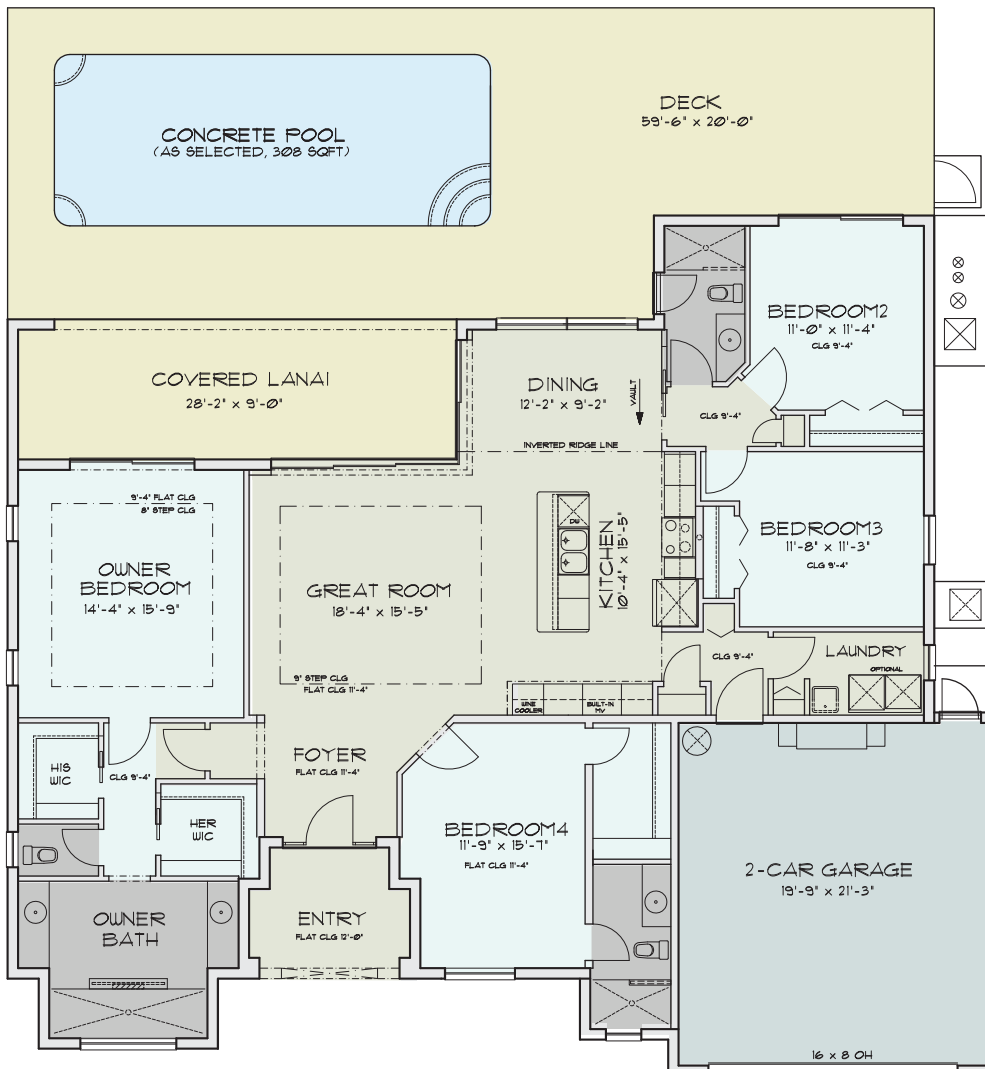

The Stingray

4BR / 3BA / 2Car

SQUARE FOOTAGE

Living	2104 SF
Garage	465 SF
Lanai	260 SF
Entry	80 SF
TOTAL	2909 SF